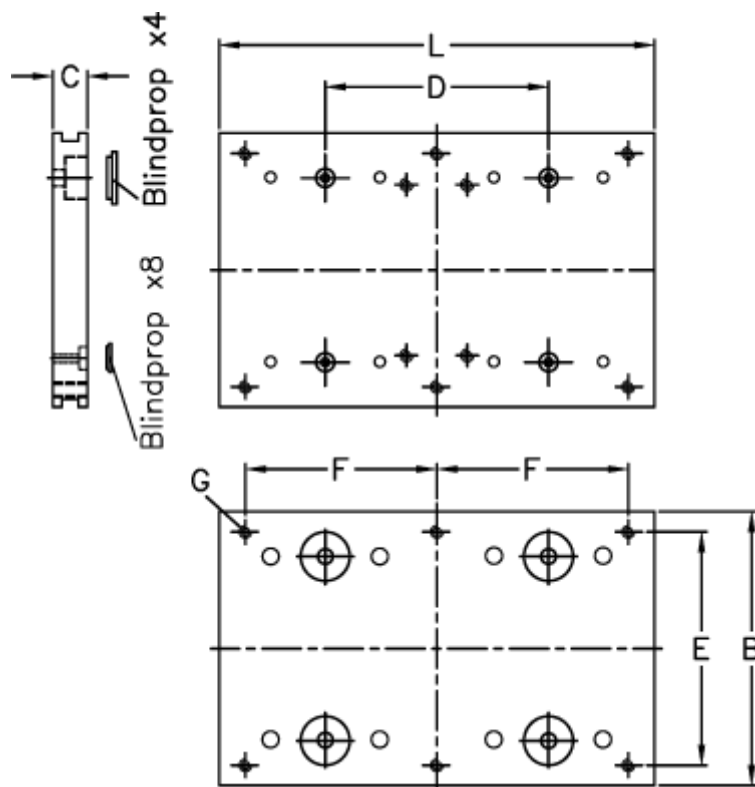

Article number: 057113120480

Description: Hepco GV3 carriage plate CP 120 54 L480

## Measures

B	= 240
C	= 24.00
d	= 378
E	= 210
F	= 450
For bearing	= 54
For slide	= L/NL 120
L	= 480

Threaded hole G = 4 x M10